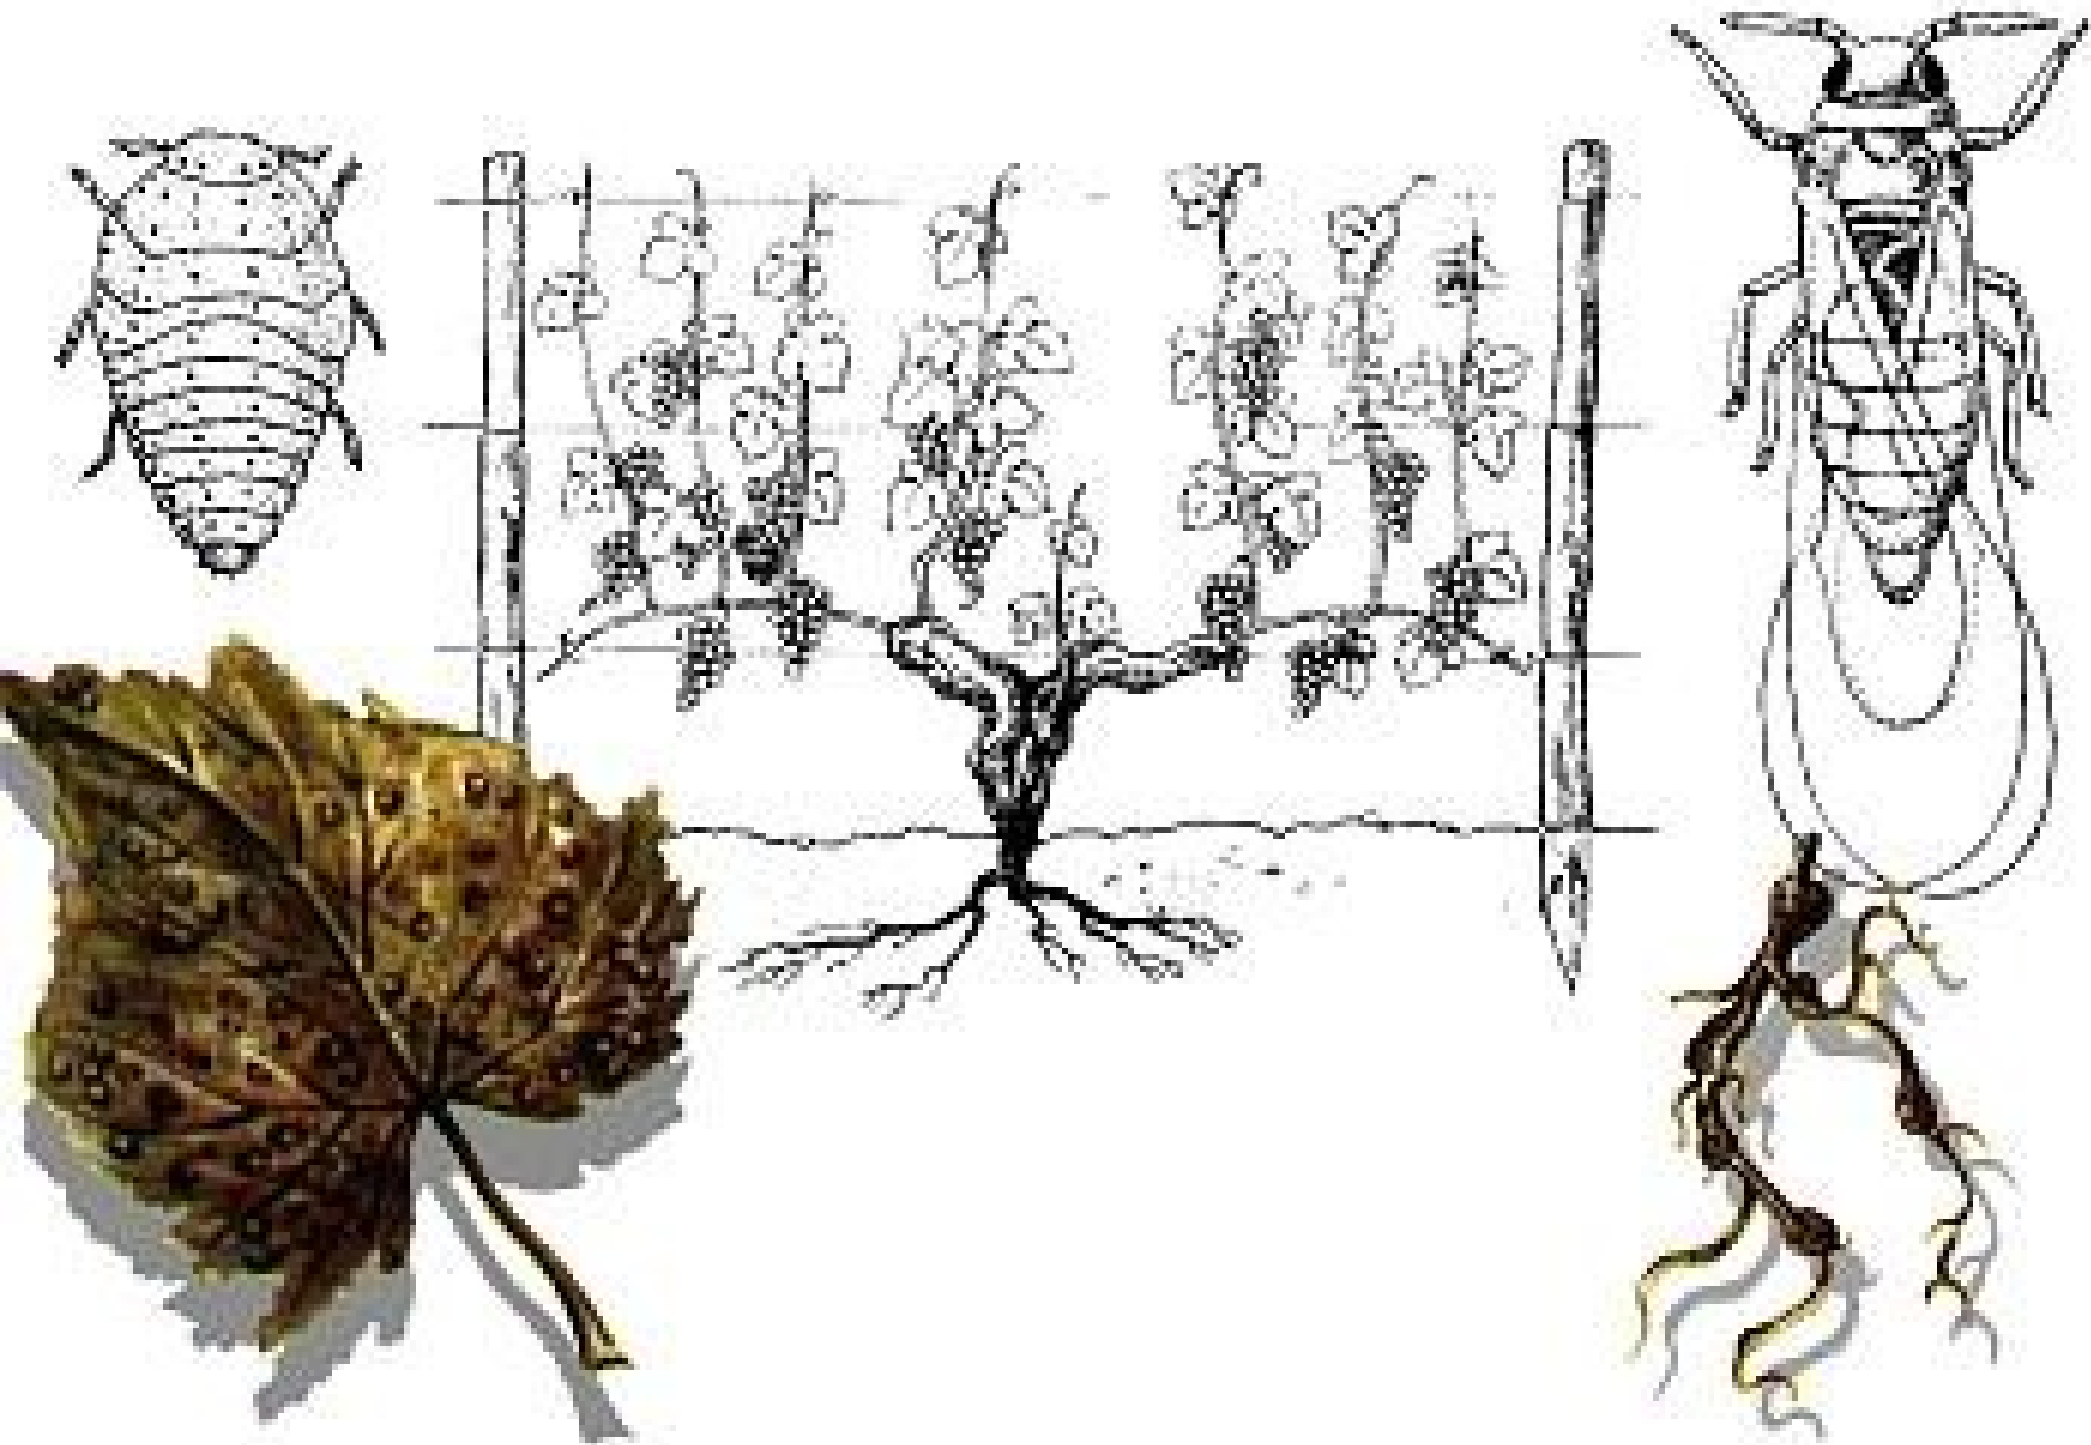

Grape Phylloxera (*Daktulosphaira vitifoliae*)

Grape Phylloxera (*Daktulosphaira vitifoliae*)

Grape Phylloxera (*Daktulosphaira vitifoliae*)

Grape Phylloxera (*Daktulosphaira vitifoliae*)

Stem of southern red oak with bumps associated with old gall wasp galls.